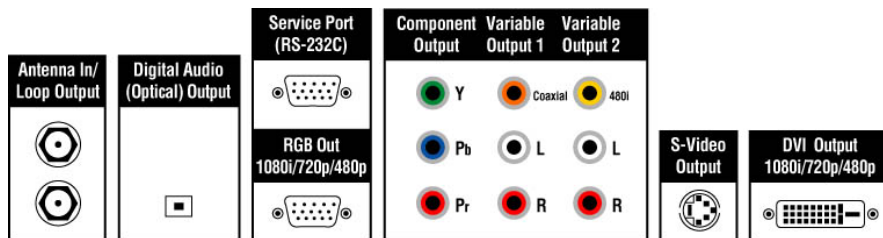

AUDIO

Surround System	Dolby [®] Digital
Closed Caption	Yes
EZ Sound/Sound Selection Mode	Yes

CABINET/ACCESSORIES

Cabinet Color	Silver
Remote Control	Yes (Universal)
Front LED Display	Yes

SPECIAL FEATURES

Custom Channel Labels	Yes (User Selectable)
Favorite Channel Selection/Surf	Yes
Trilingual Menus	Yes (English/Spanish/French)
PSIP Program Guide	Yes
Flashback (Previous Channel)	Yes
Parental Control with V-Chip	Yes
Multi-Zoom	Yes
EZ Menus (High Performance Interface)	Yes
EZ Scan (Auto Programming)	Yes
EZ Demo	Yes

INPUTS/OUTPUTS

Antenna In	1
Antenna Loop	1
Video Out (480i)	2
S-Video Out	1
Variable Audio Out	2
Hi-Res Component Video Out	1 (1080i/720p/480p/480i)
Digital Audio (Optical/Coaxial) Out	1/1
Service Port	1
RGB Out (15 pin)	1
DVI with HDCP	1 (1080i/720p/480p/480i)

DIMENSIONS

Width x Height x Depth	14.2" x 10.4" x 2.4"
Weight	3.5 lbs.
UPC	04464270150 5

LG Electronics U.S.A., Inc.

1000 Sylvan Avenue
Englewood Cliffs, NJ 07632
www.lgusa.com

*Design and specifications subject to change without notice.
Dolby is a registered trademark of Dolby Laboratories.*