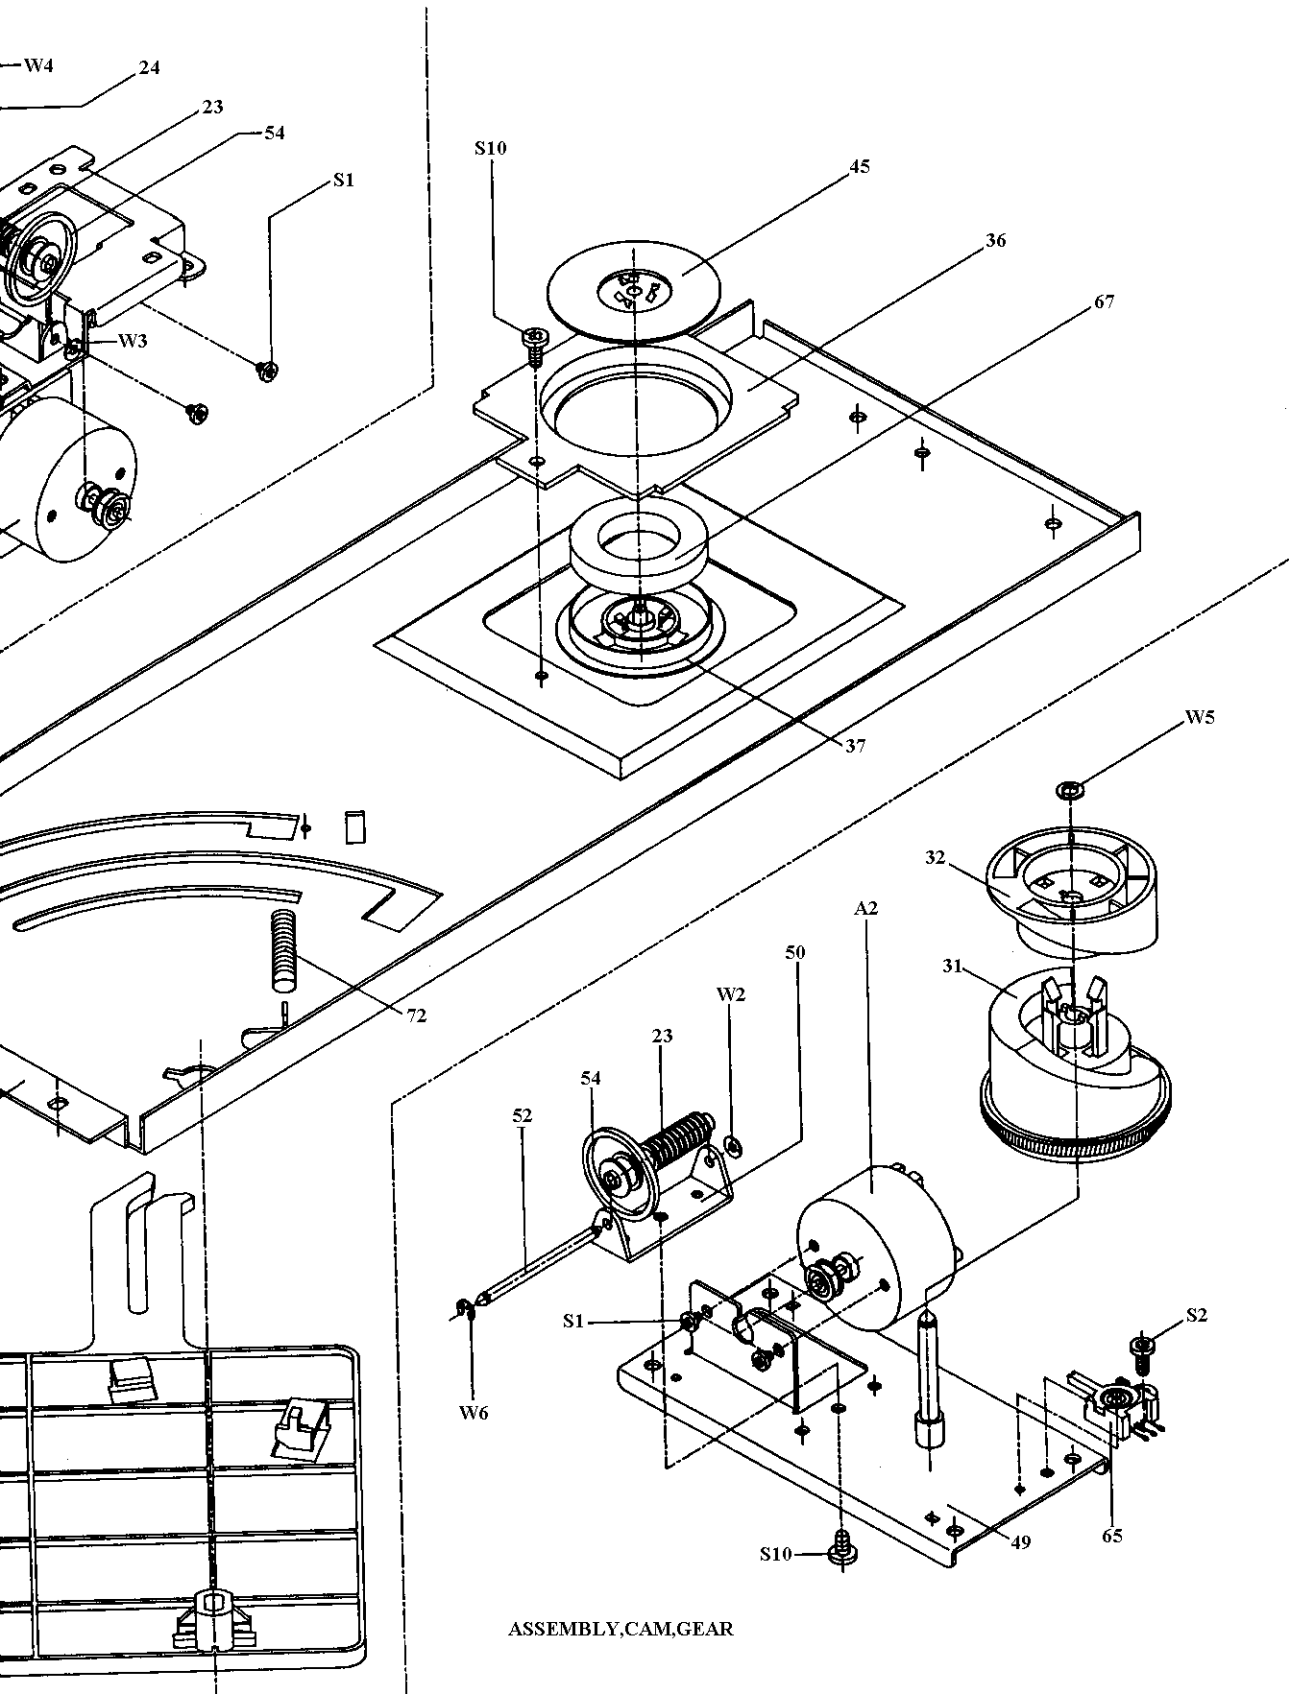

CD-7500 COMPACT DISC
 PLAYER MECHANISM
 ASSEMBLY SHEET # 1 (420-5038)
 FAXBACK DOC # 10719

CD-7500 COMPACT DISC
PLAYER MECHANISM
ASSEMBLY SHEET# 2 (420-5038)
FAXBACK DOC # 10719

ASSEMBLY,CAM,GEAR