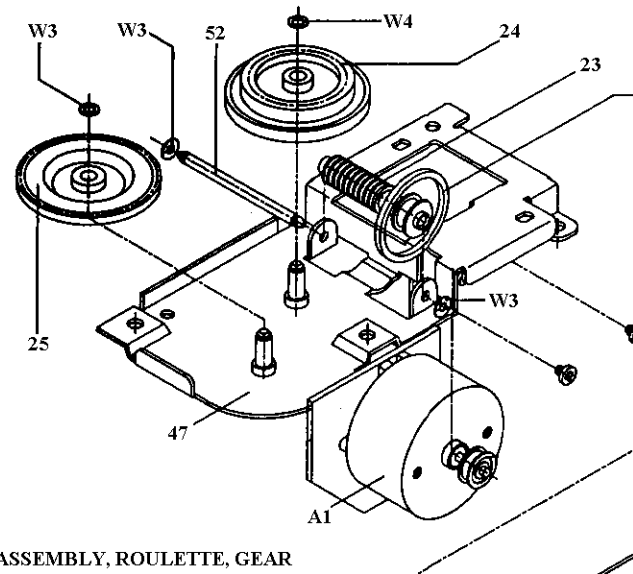

CD-7500 COMPACT DISC
 PLAYER MECHANISM
 ASSEMBLY SHEET # 1 (420-5038)
 FAXBACK DOC # 10719

CD-7500 COMPACT DISC
PLAYER MECHANISM
ASSEMBLY SHEET# 2 (420-5038)
FAXBACK DOC # 10719

ASSEMBLY,CAM,GEAR