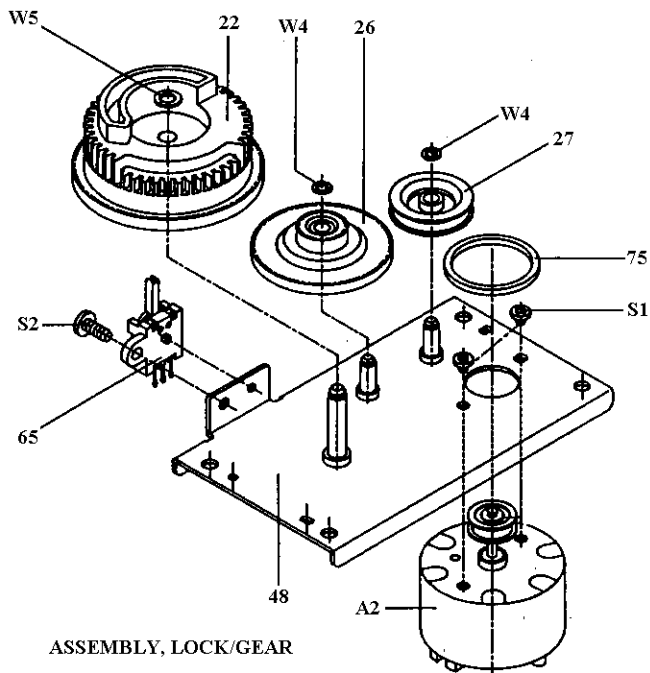

CD-7500 COMPACT DISC
 PLAYER MECHANISM
 ASSEMBLY SHEET # 1 (420-5038)
 FAXBACK DOC # 10719

CD-7500 COMPACT DISC
PLAYER MECHANISM
ASSEMBLY SHEET# 2 (420-5038)
FAXBACK DOC # 10719

ASSEMBLY,CAM,GEAR