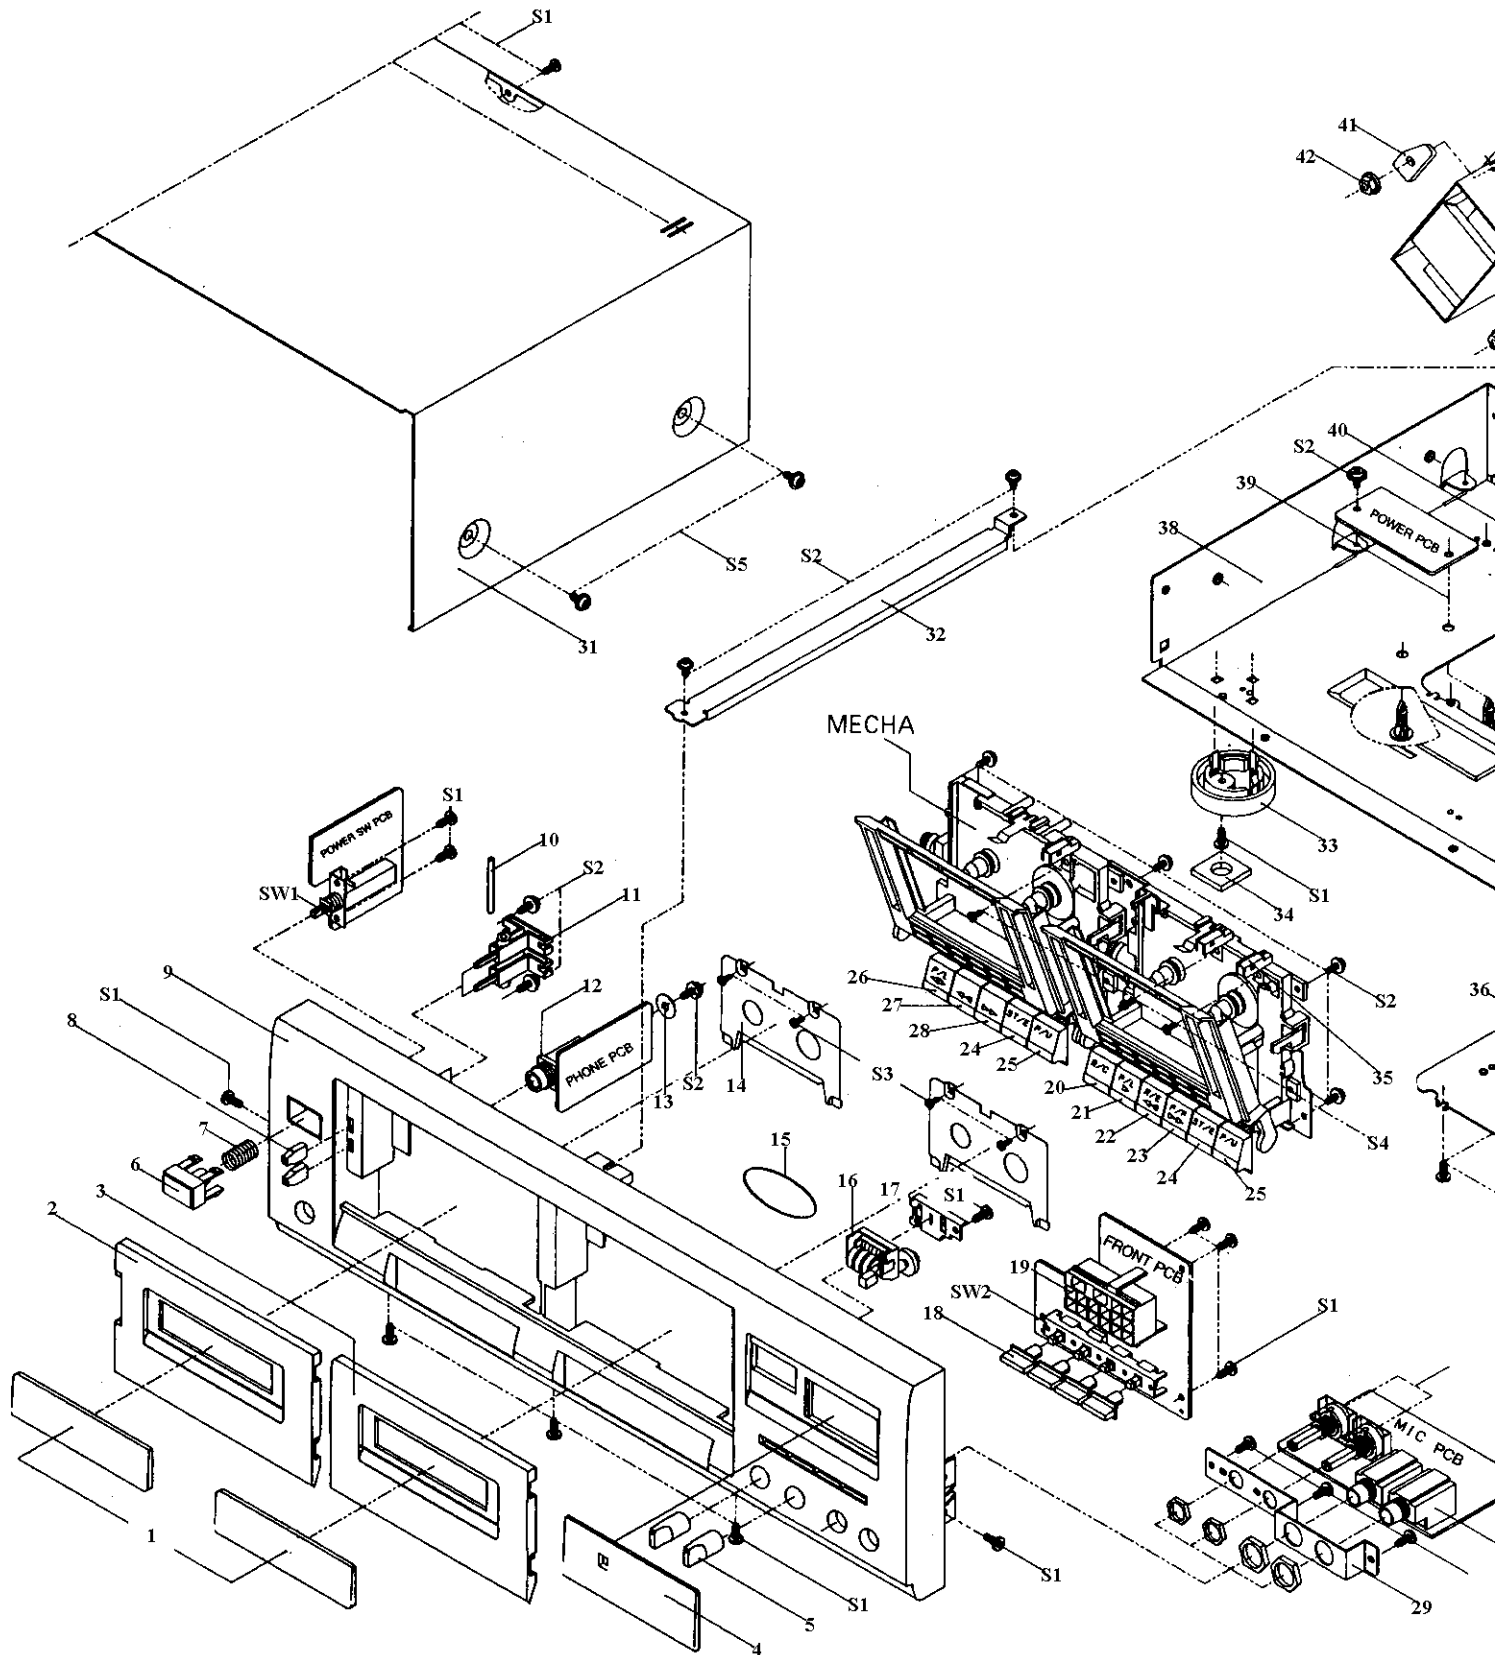

**SCT-7500 DOUBLE DECK
CASSETTE PLAYER
CABINET SHEET # 1 (140-0668)
FAXBACK DOC # 10648**

**SCT-7500 DOUBLE DECK
CASSETTE PLAYER
CABINET SHEET # 2 (140-0668)
FAXBACK DOC # 10648**