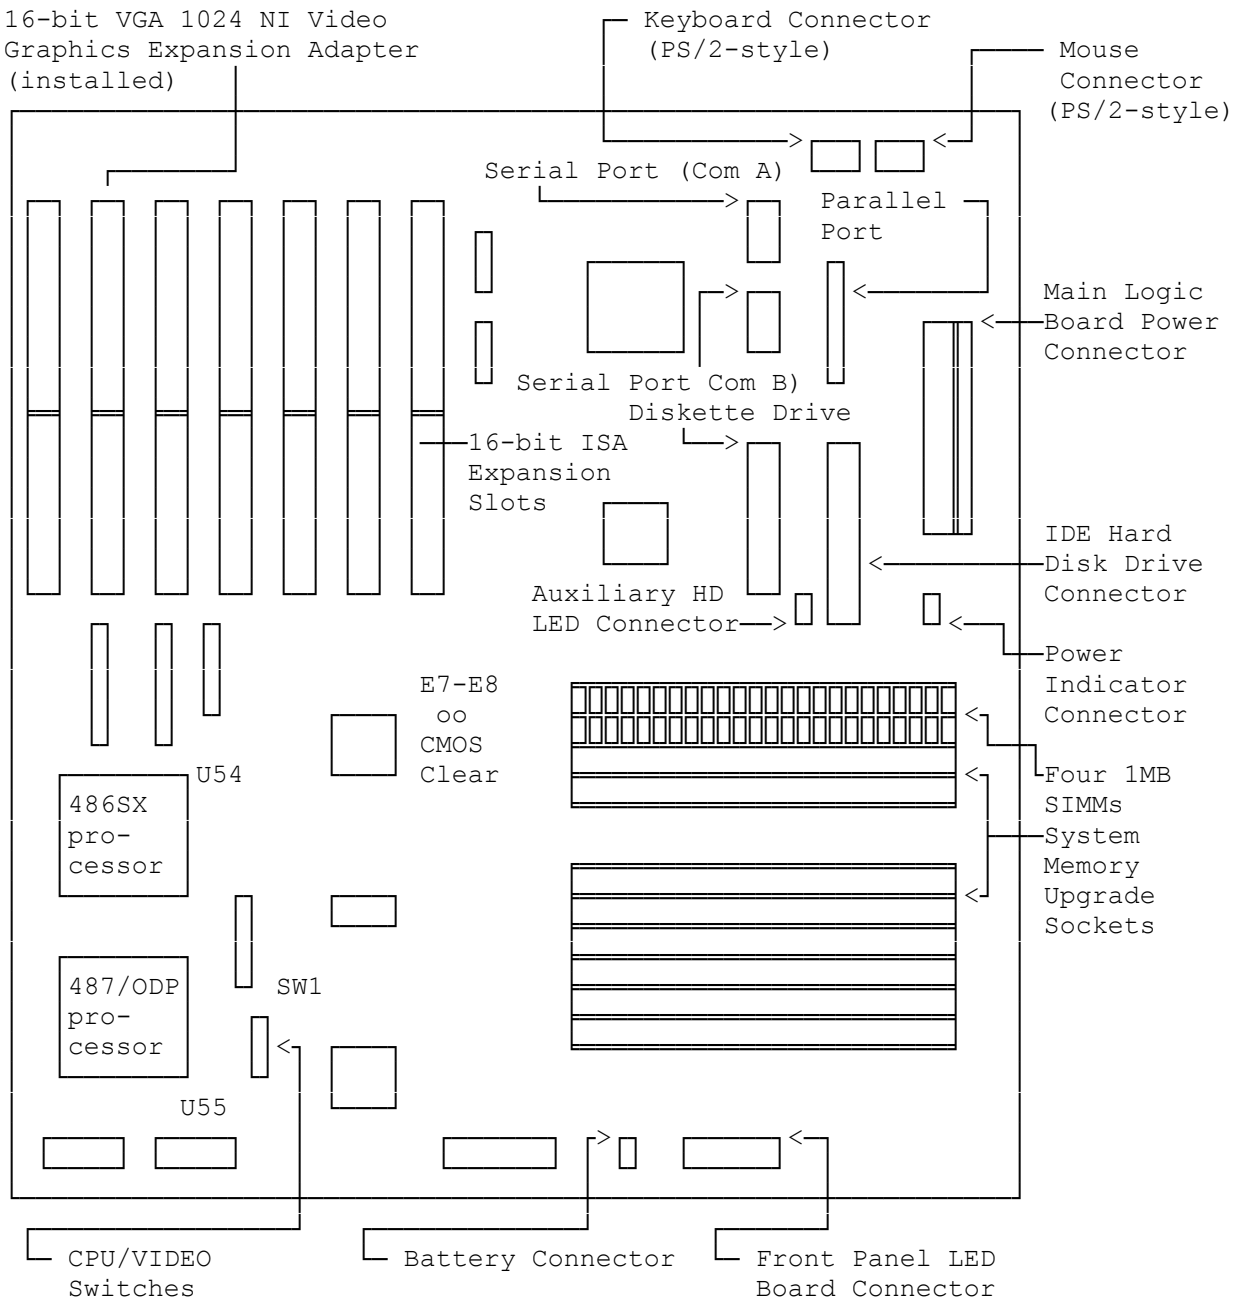

16-bit VGA 1024 NI Video  
Graphics Expansion Adapter  
(installed)

(/jej-12/10/94)